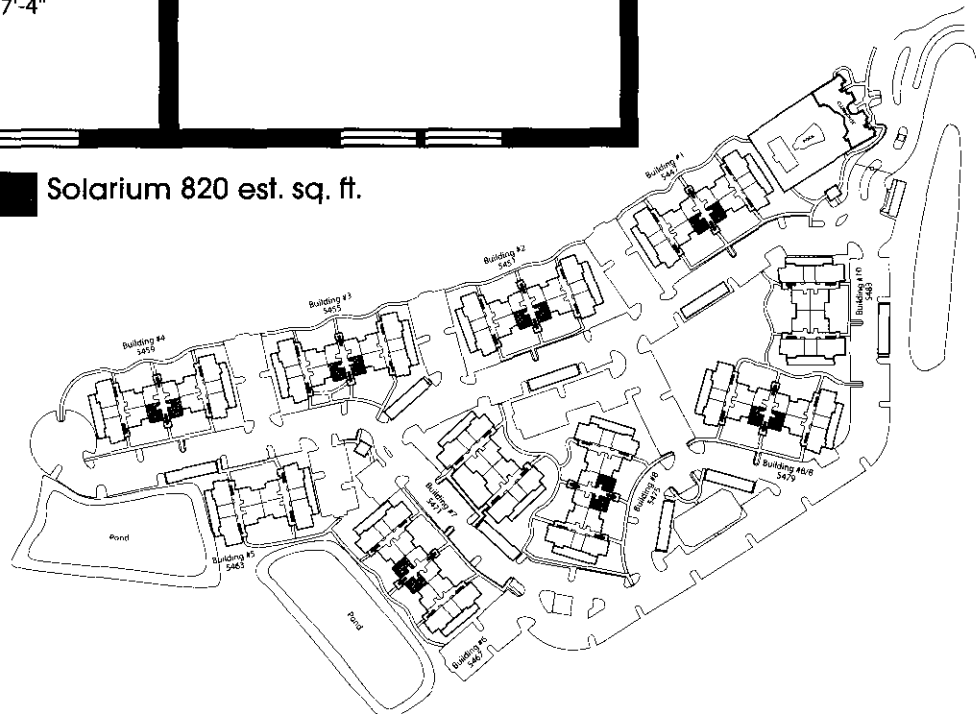

CYPRESS FAIRWAY

MAGNOLIA

1 Bedroom 1 Bathroom

Solarium 820 est. sq. ft.

Floor plans are artist's conception; square footage is approximate and based upon architectural design; area may vary according to construction. Please see your sales counselor for further details.