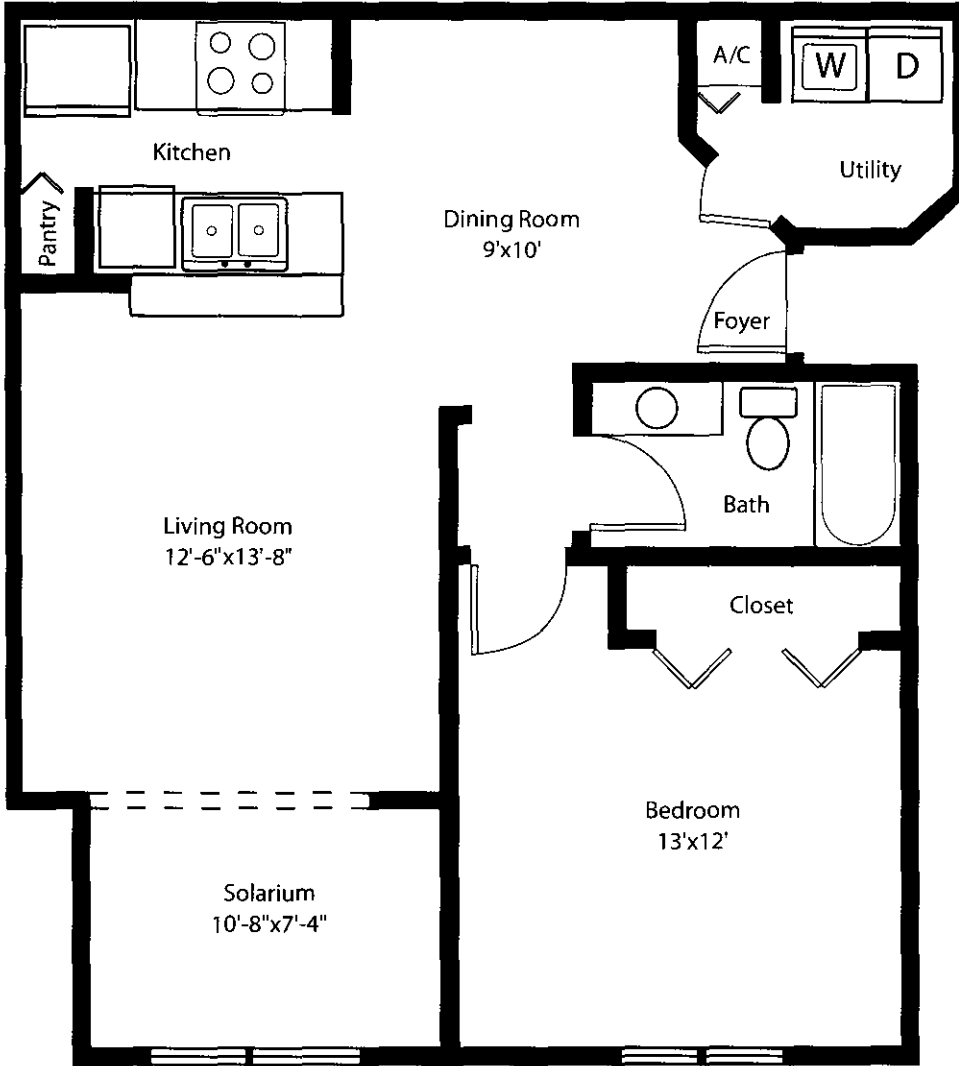

CYPRESS FAIRWAY

MAGNOLIA

1 Bedroom 1 Bathroom

Solarium 820 est. sq. ft.

Floor plans are artist's conception; square footage is approximate and based upon architectural design; area may vary according to construction. Please see your sales counselor for further details.